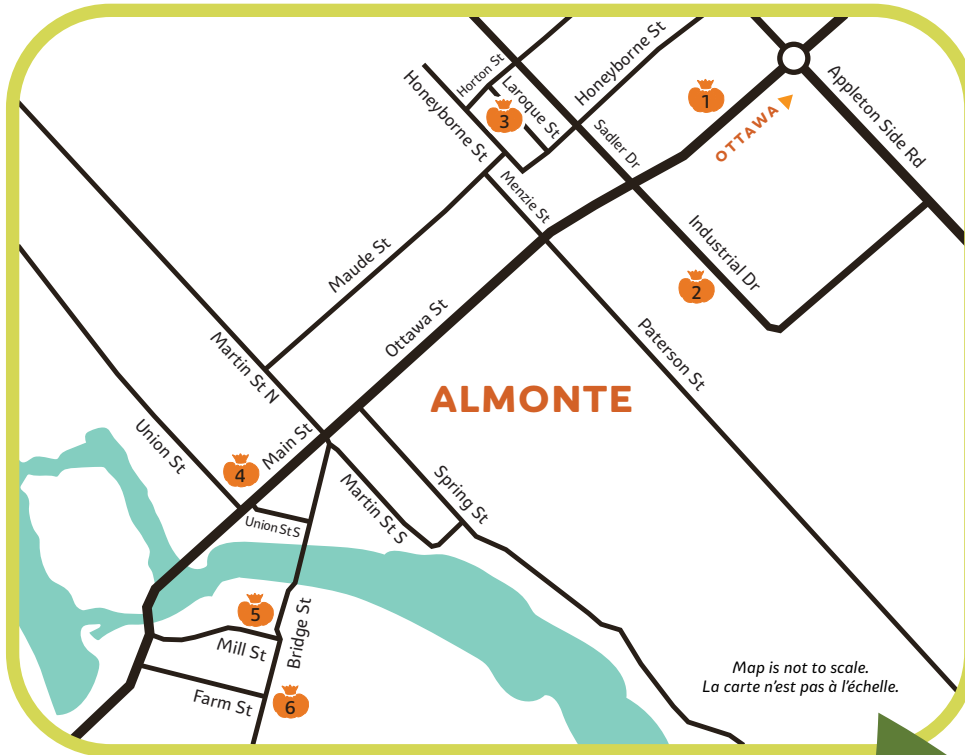

# OUR LOCATIONS

## CROWN & PUMPKIN STUDIO TOUR

### ALMONTE

- Hummingbird Chocolate**  
476 Ottawa Street, Almonte
- Dairy Distillery Almonte**  
34 Industrial Drive, Almonte
- Murkay Creations**  
608 Laroque Street, Almonte
- Wendo Van Essen Studio**  
78 Main Street East, Almonte
- Duffield Design**  
78 Mill Street, Almonte
- Almonte Potters Guild**  
95 Bridge Street, Almonte

### PAKENHAM

- Cedar Hill Tree Farm**  
951 8th Conc. S, Pakenham