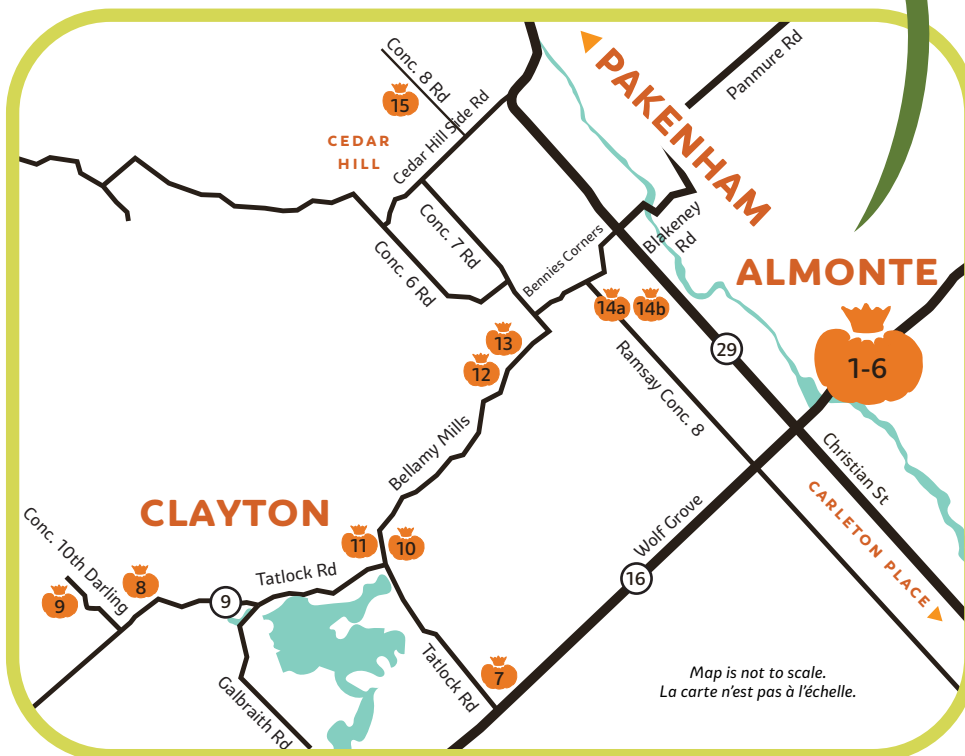

# OUR LOCATIONS

## CROWN & PUMPKIN STUDIO TOUR

### ALMONTE

- Hummingbird Chocolate**  
476 Ottawa Street, Almonte
- Dairy Distillery Almonte**  
34 Industrial Drive, Almonte
- Murkay Creations**  
608 Laroque Street, Almonte
- Wendo Van Essen Studio**  
78 Main Street East, Almonte
- Duffield Design**  
78 Mill Street, Almonte
- Almonte Potters Guild**  
95 Bridge Street, Almonte

### PAKENHAM

- Cedar Hill Tree Farm**  
951 8th Conc. S, Pakenham